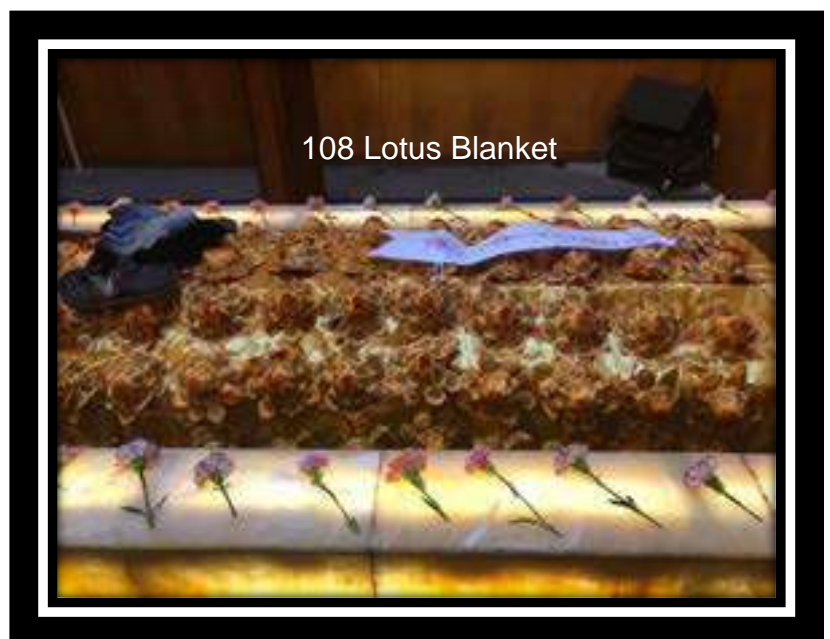

Ceremonial Care (Worth $800)

- Lotus Blanket
- Afterlife Blanket
- Pillowcase and Pillow
- White Pearl
- Ceremonial Paper Ancestral Tablet
- Joss Sticks (small & large)
- Lotus Candles
- Incense Coils
- Incense Pots
- Incense Powder
- Cotton Rolls for Encoffinment of Deceased
- Paper Umbrella
- Red Plate for Food Offering and Ash Collection

CHERISH MEMORIALS
善恩生命礼仪
Cherishing Life, Honouring Death
EST.2003